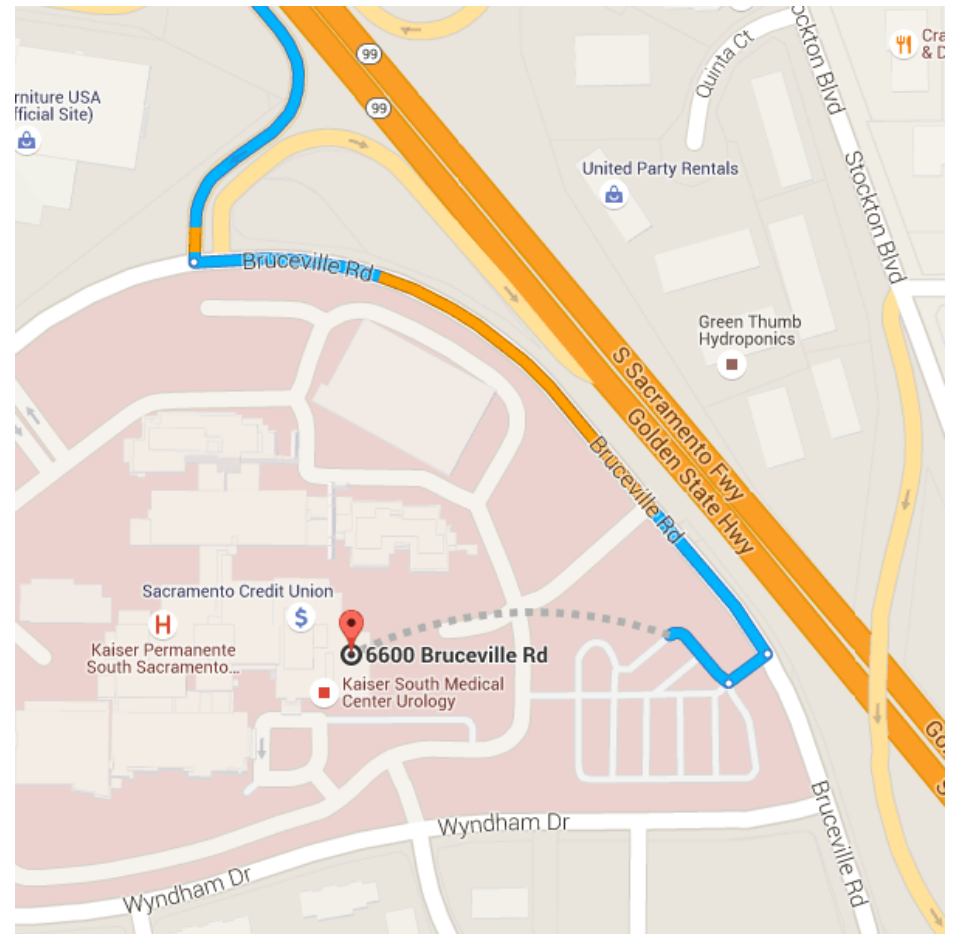

1.8 mi / 4 min

-
1. Head north on Airport Blvd

102 ft
 2. Slight right onto Airport Blvd E

0.2 mi
 3. Slight right onto Aviation Dr

0.6 mi
 4. Continue onto Crossfield Dr

0.1 mi
 5. Turn left to merge onto Airport Blvd

9.5 mi
 8. Take exit **518** for **US-50 E/CA-99 S** toward **Fresno**

0.8 mi

- 9. Keep **left** and merge onto CA-99 S/I-305 E/I-80BUS E/US-50 E

 1.7 mi
- 10. Take exit 6B for Interstate 80 Business East toward Reno/CA-99 S/Fresno

 0.3 mi
- 11. Keep **right** at the fork, follow signs for CA-99 S and merge onto CA-99 S

 6.6 mi
- 12. Take exit 291A for Bruceville Rd

 0.3 mi

Continue on **Bruceville Rd** to your destination

- 0.3 mi / 1 min
- 13. Turn **left** onto Bruceville Rd

 0.3 mi
- 14. Turn **right**

 95 ft
- 15. Turn **right**
 Destination will be on the right

 161 ft

📍 6600 Bruceville Rd

Sacramento, CA 95823

These directions are for planning purposes only. You may find that construction projects, traffic, weather, or other events may cause conditions to differ from the map results, and you should plan your route accordingly. You must obey all signs or notices regarding your route.