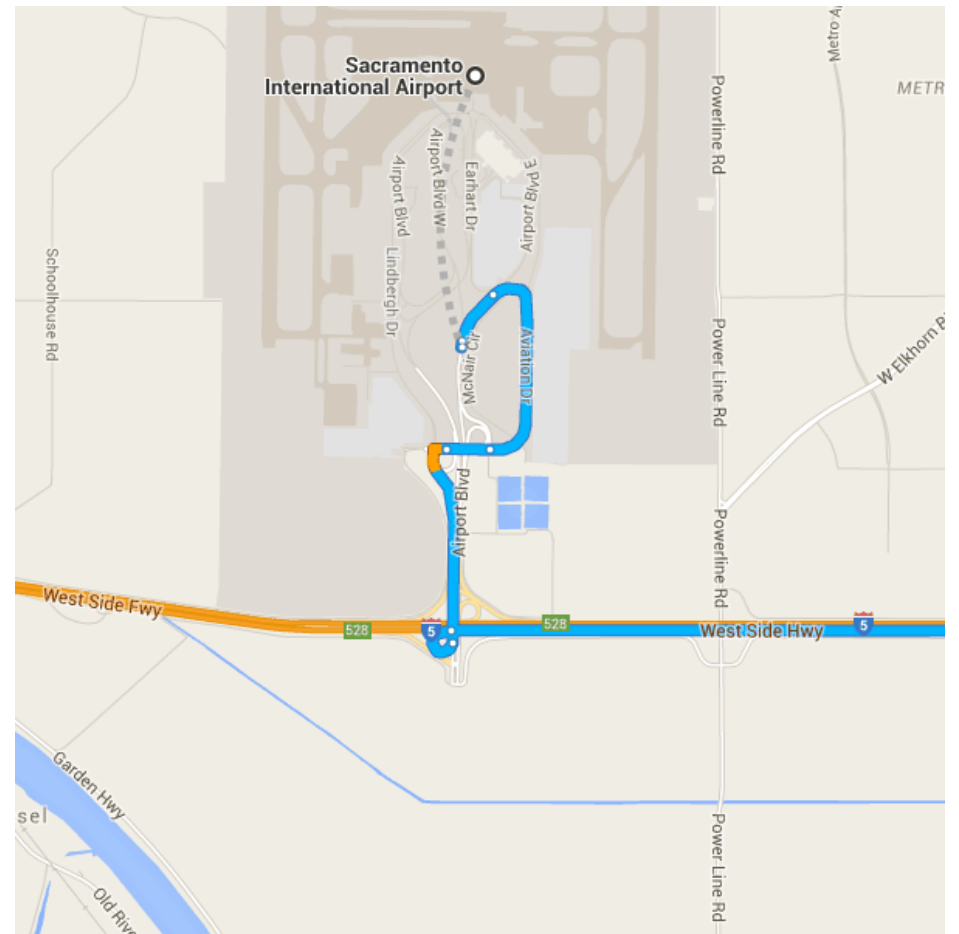

Directions from Sacramento International Airport to 6600 Bruceville Rd

o Sacramento International Airport

6900 Airport Boulevard, Sacramento, CA 95837

Get on **I-5 S** from **Aviation Dr** and **Airport Blvd**

1.8 mi / 4 min

-
1. Head north on Airport Blvd

102 ft
 2. Slight right onto Airport Blvd E

0.2 mi
 3. Slight right onto Aviation Dr

0.6 mi
 4. Continue onto Crossfield Dr

0.1 mi
 5. Turn left to merge onto Airport Blvd

0.6 mi
 6. Merge onto I-5 S via the ramp to Sacramento

0.2 mi

Continue on **I-5 S**. Take **CA-99 S** to **Bruceville Rd** in Sacramento. Take exit **291A** from **CA-99 S**

19.2 mi / 19 min

-
7. Merge onto **I-5 S**

9.5 mi
 8. Take exit **518** for **US-50 E/CA-99 S** toward **Fresno**

0.8 mi

- 9. Keep **left** and merge onto CA-99 S/I-305 E/I-80BUS E/US-50 E

 1.7 mi
- 10. Take exit 6B for Interstate 80 Business East toward Reno/CA-99 S/Fresno