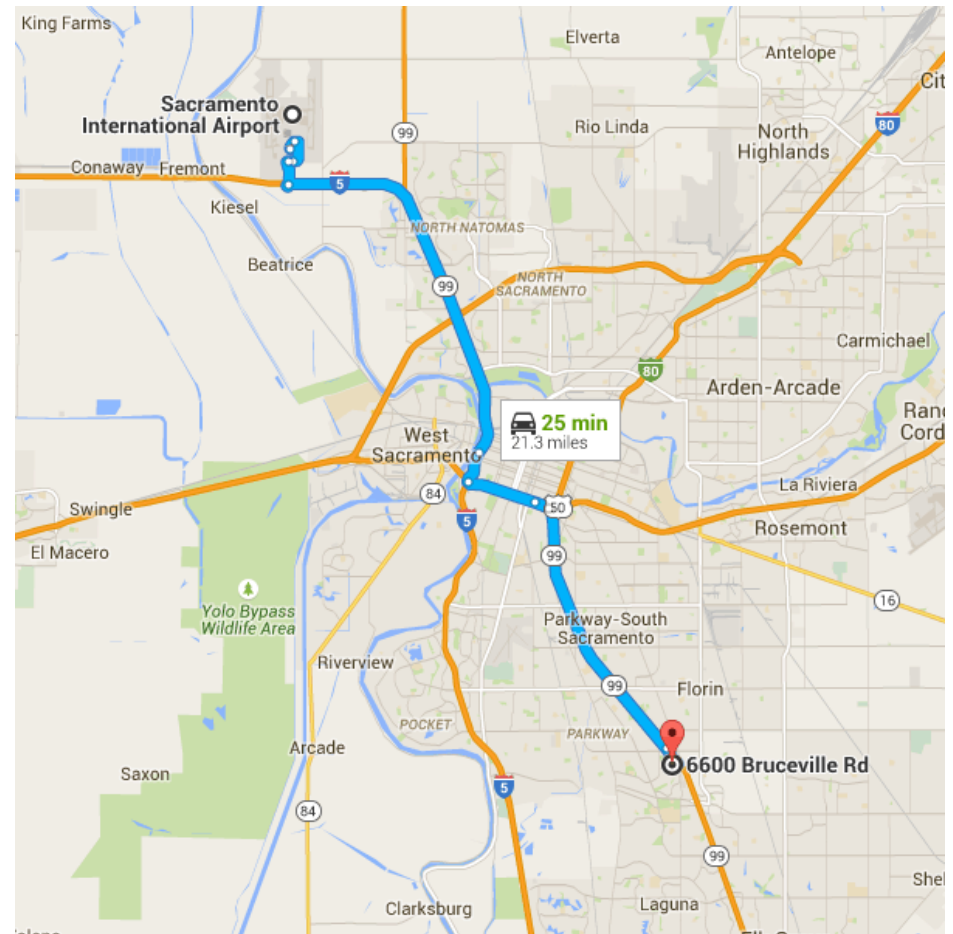

1.8 mi / 4 min

-
1. Head north on Airport Blvd

102 ft
 2. Slight right onto Airport Blvd E

0.2 mi
 3. Slight right onto Aviation Dr

0.6 mi
 4. Continue onto Crossfield Dr

0.1 mi
 5. Turn left to merge onto Airport Blvd

0.6 mi
 6. Merge onto I-5 S via the ramp to Sacramento

0.2 mi

Continue on **I-5 S**. Take **CA-99 S** to **Bruceville Rd** in Sacramento. Take exit **291A** from **CA-99 S**

19.2 mi / 19 min

-
7. Merge onto **I-5 S**

9.5 mi
 8. Take exit **518** for **US-50 E/CA-99 S** toward **Fresno**

0.8 mi

- 9. Keep **left** and merge onto CA-99 S/I-305 E/I-80BUS E/US-50 E

 1.7 mi
- 10. Take exit 6B for Interstate 80 Business East toward Reno/CA-99 S/Fresno

 0.3 mi
- 11. Keep **right** at the fork, follow signs for CA-99 S and merge onto CA-99 S

 6.6 mi
- 12. Take exit 291A for Bruceville Rd

 0.3 mi

Continue on **Bruceville Rd** to your destination

- 0.3 mi / 1 min
- 13. Turn **left** onto Bruceville Rd