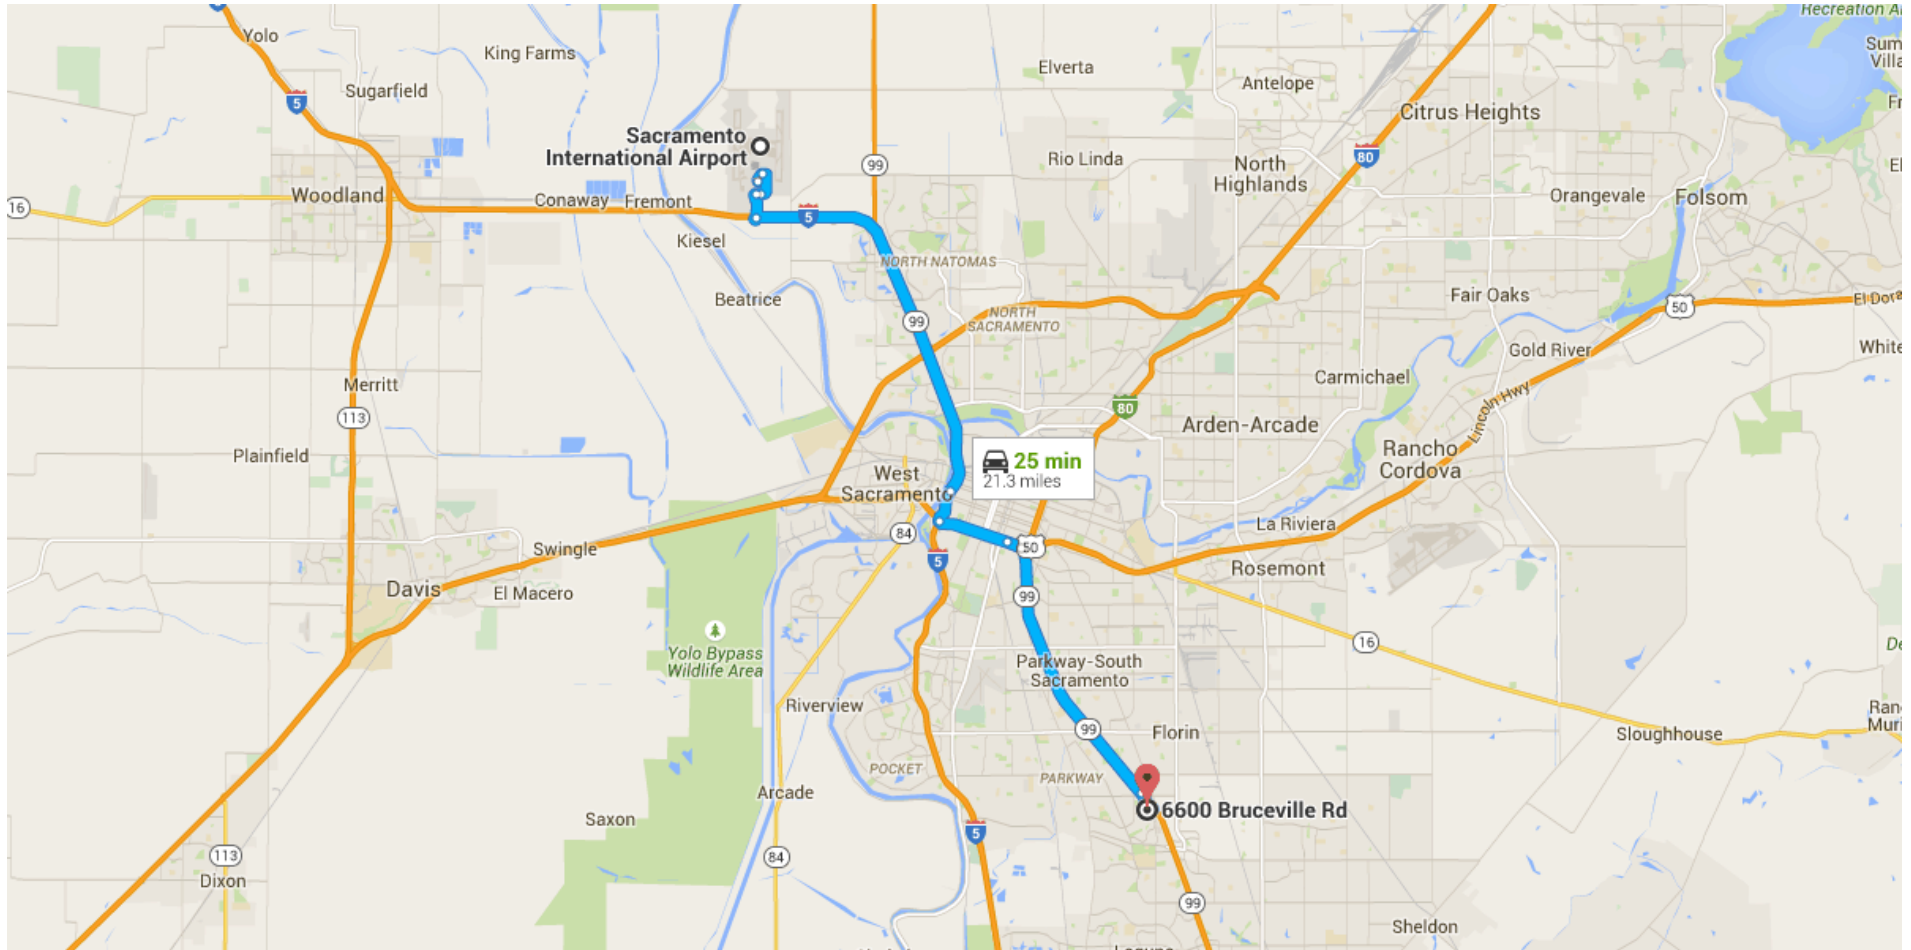

Directions from Sacramento International Airport to 6600 Bruceville Rd

o Sacramento International Airport

6900 Airport Boulevard, Sacramento, CA 95837

Get on **I-5 S** from **Aviation Dr** and **Airport Blvd**

1.8 mi / 4 min

-
1. Head north on Airport Blvd

102 ft
 2. Slight right onto Airport Blvd E

0.2 mi
 3. Slight right onto Aviation Dr

0.6 mi
 4. Continue onto Crossfield Dr

0.1 mi
 5. Turn left to merge onto Airport Blvd

0.6 mi
 6. Merge onto I-5 S via the ramp to Sacramento

0.2 mi

Continue on **I-5 S**. Take **CA-99 S** to **Bruceville Rd** in Sacramento. Take exit **291A** from **CA-99 S**

19.2 mi / 19 min

-
7. Merge onto **I-5 S**

9.5 mi
 8. Take exit **518** for **US-50 E/CA-99 S** toward **Fresno**

0.8 mi

- 9. Keep **left** and merge onto CA-99 S/I-305 E/I-80BUS E/US-50 E

 1.7 mi
- 10. Take exit 6B for Interstate 80 Business East toward Reno/CA-99 S/Fresno